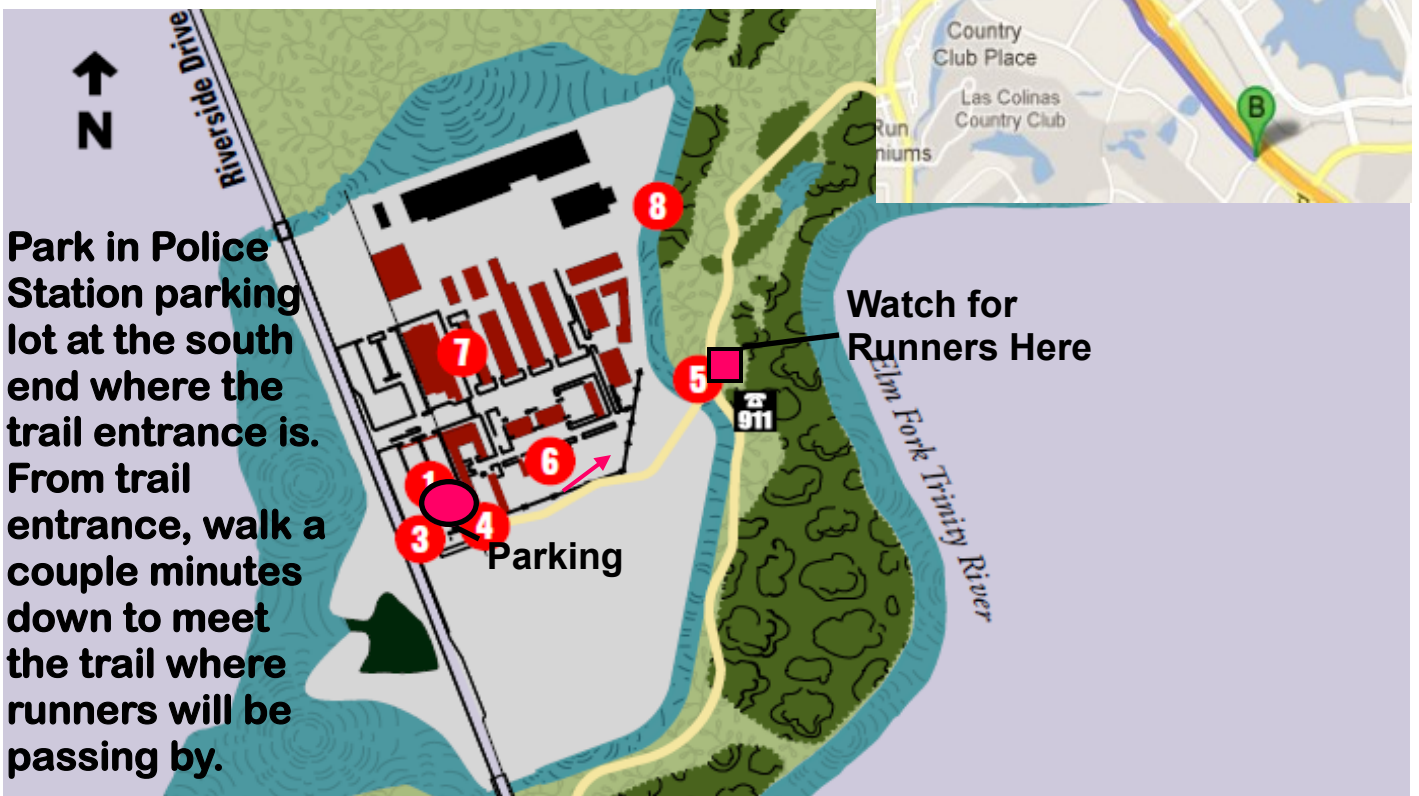

# Spectator Guide - Spot 2

## Location:

At Roughly Miles 2.5 and 10.5 on the Half Marathon Course

Park at: Irving Police Station Parking Lot, 5992 Riverside Dr, Irving, TX

## From the race parking (A) to Spectator Site (B):

- Take a right out of parking garage onto Hwy 114 Service Road
- Take first right onto N O'Connor Blvd
- Turn left Riverside Dr
- Police station is on the right a short drive up the road
- Drive is 3.5 miles, approx. 9 minutes.

Park in Police Station parking lot at the south end where the trail entrance is. From trail entrance, walk a couple minutes down to meet the trail where runners will be passing by.

Watch for Runners Here