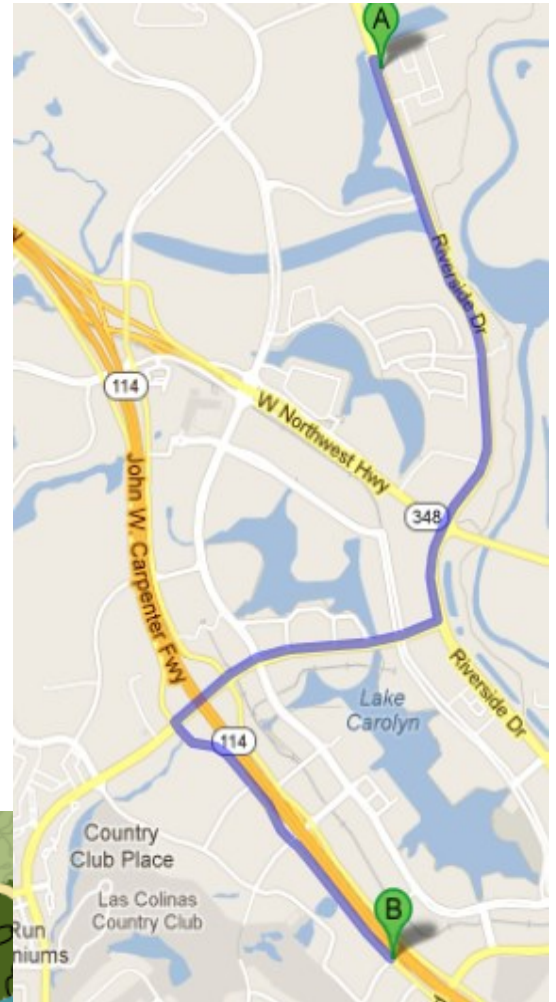

# Spectator Guide - Spot 2

## Location:

At Roughly Miles 2.5 and 10.5 on the Half Marathon Course

Park at: Irving Police Station Parking Lot, 5992 Riverside Dr, Irving, TX

## From the race parking (A) to Spectator Site (B):

- Take a right out of parking garage onto Hwy 114 Service Road
- Take first right onto N O'Connor Blvd
- Turn left Riverside Dr
- Police station is on the right a short drive up the road
- Drive is 3.5 miles, approx. 9 minutes.

Park in Police Station parking lot at the south end where the trail entrance is. From trail entrance, walk a couple minutes down to meet the trail where runners will be passing by.

Watch for Runners Here